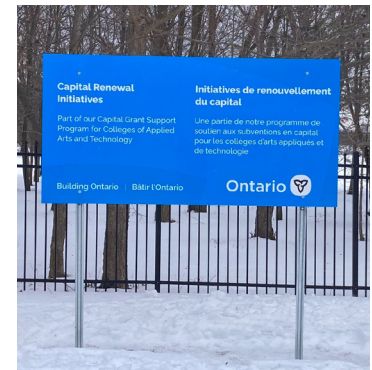

Urban Design