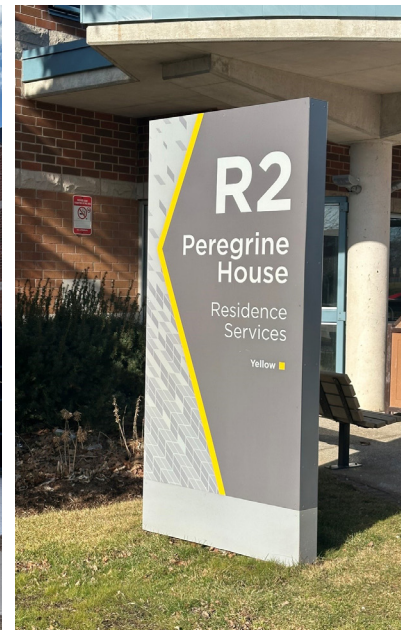

Exterior Signage

Custom Ground Signs

Manufactured from durable materials such as wood, aluminum, and steel, our ground signs are fully customizable in shape, size, material, and design to meet your specific requirements. Whether you need parking signs, directional signage, lawn signs, or event signage, we provide tailored solutions to enhance your brand presence.

Horizontal Ground

Illuminated Ground

Branded Horizontal

Vertical Ground

Theme Signage

INPS IS AN INPS GROUP COMPANY

GRAPHIC

TRANSIT