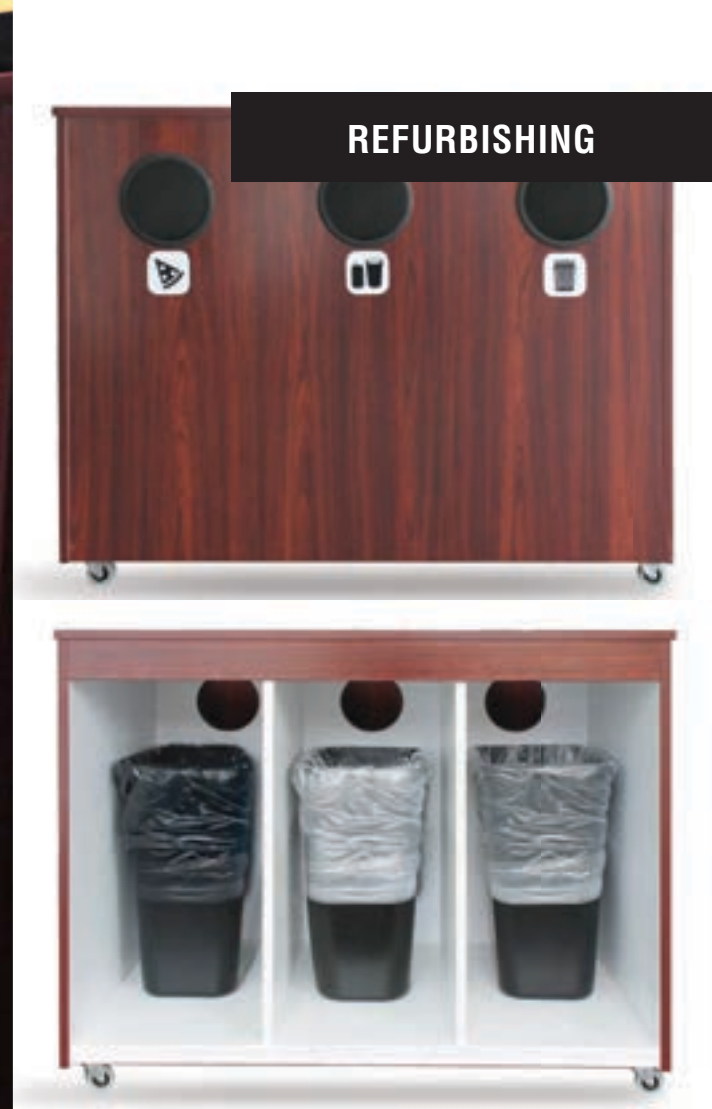

REFURBISHING