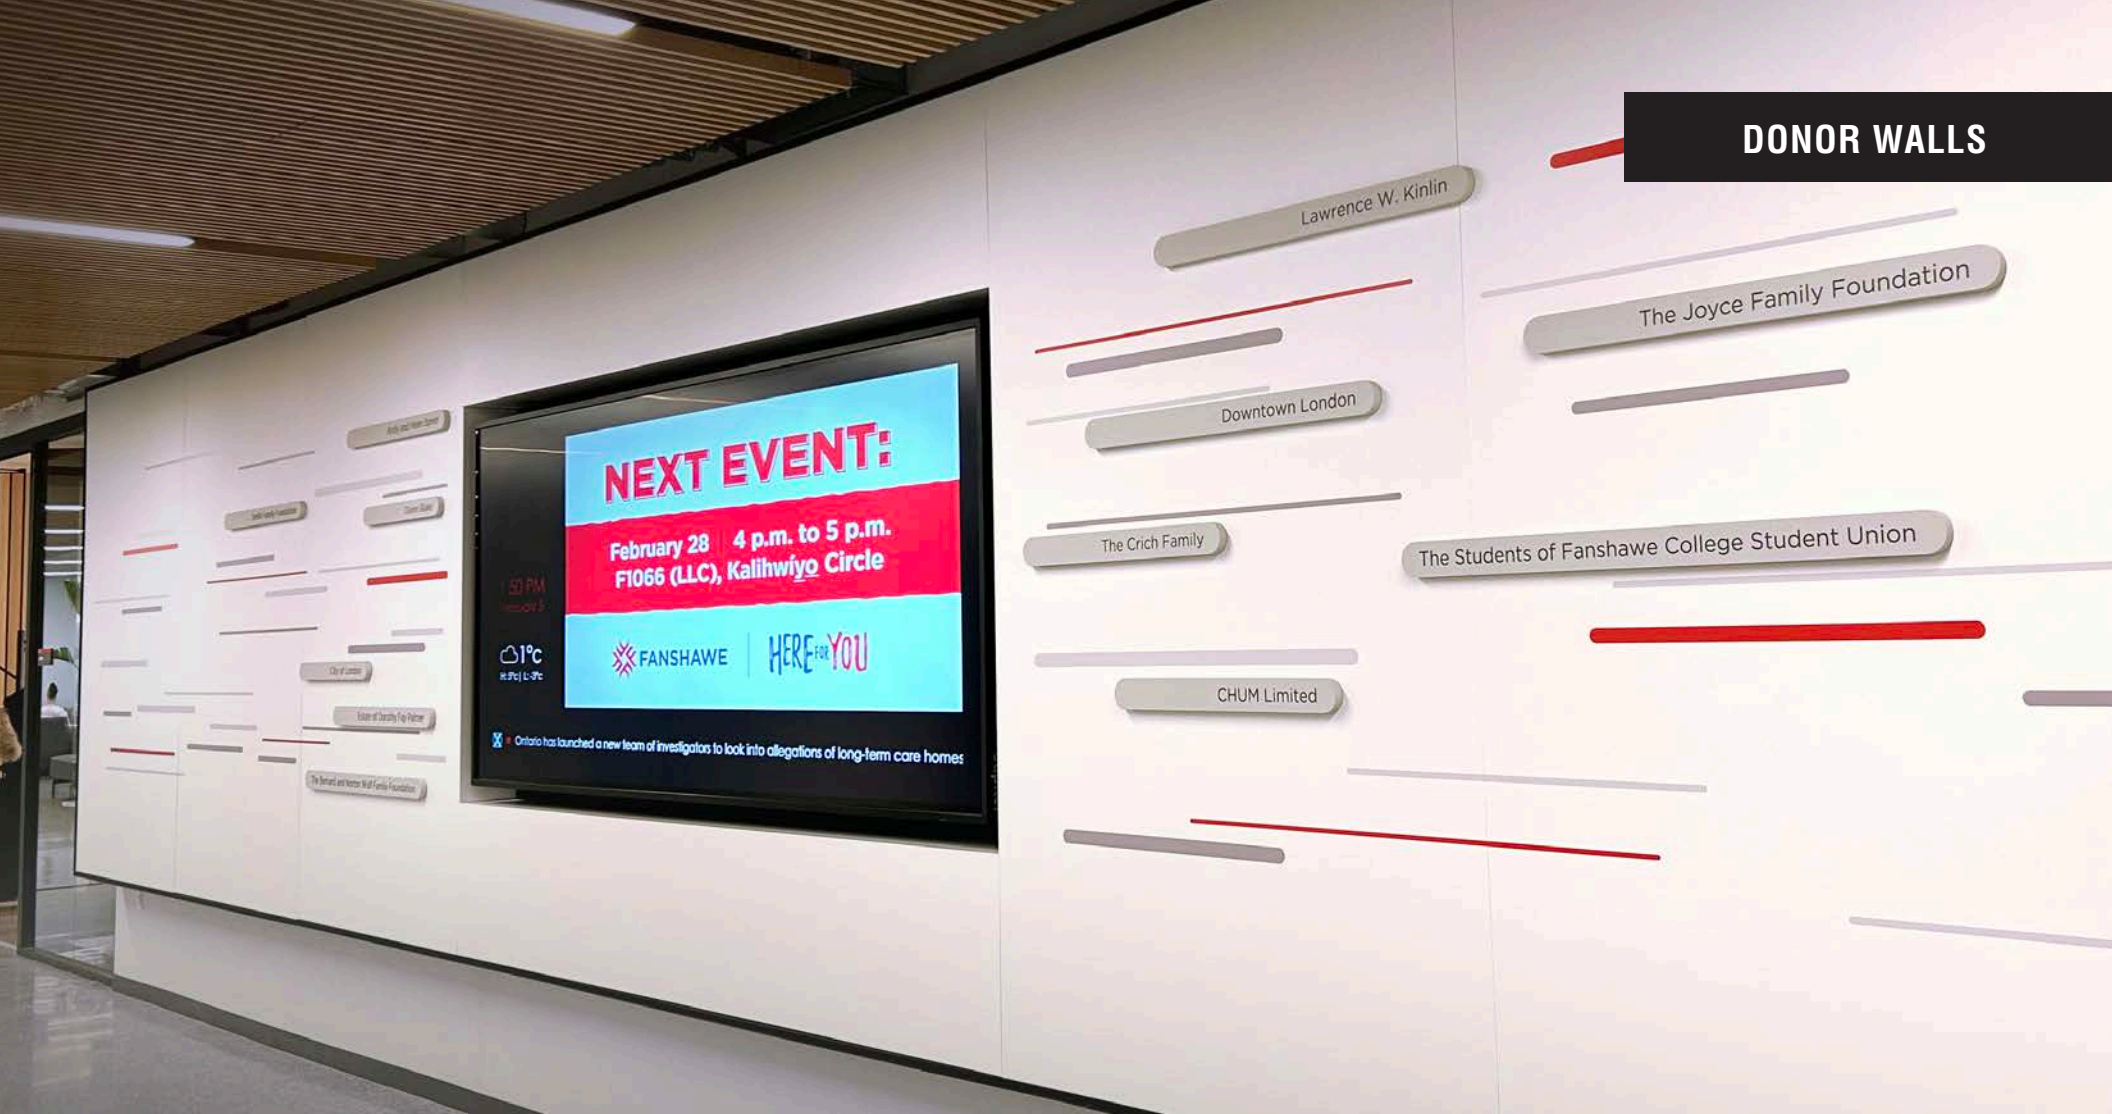

DONOR WALLS

3D AODA SIGNS

Donor Recognition, Digital Printing, Braille
3M™ Graphic Print Media